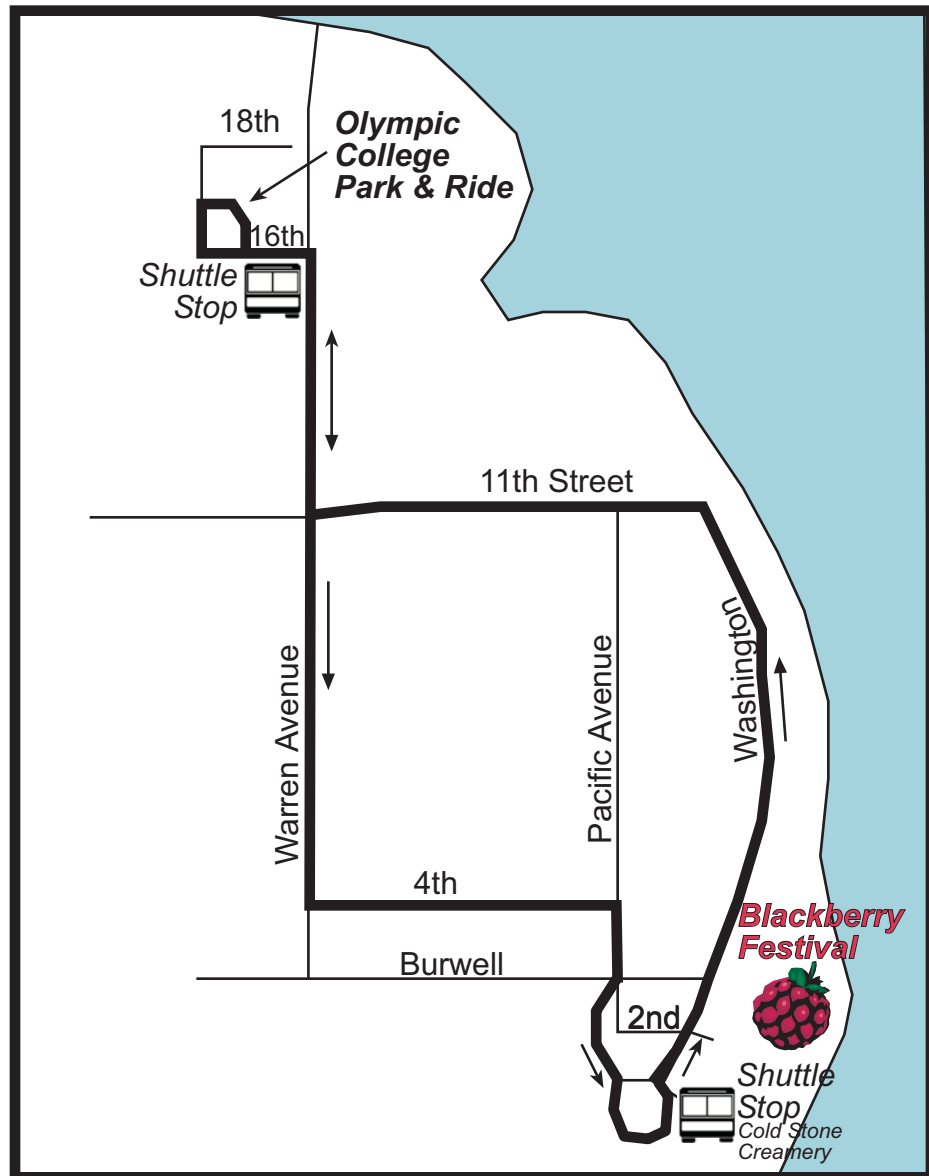

KITSAP TRANSIT BLACKBERRY FESTIVAL PARKING SHUTTLES

Saturday, August 30 & Monday, September 1

*Free shuttles run approximately every 15 minutes
Saturday 9:30am to 8:30pm
Monday 9:30am to 5:30pm*

KITSAP TRANSIT
BLACKBERRY FESTIVAL AIRPORT SHUTTLE
Saturday, August 30

Free shuttle runs hourly

Depart Bremerton Transportation Center	Arrive Bremerton National Airport	Depart Bremerton National Airport	Arrive Bremerton Transportation Center
9:30am	9:55am	10:00am	10:20am
10:30am	10:55am	11:00am	11:20am
11:30am	11:55am	12:00pm	12:20pm
12:30pm	12:55pm	1:00pm	1:20pm
1:30pm	1:55pm	2:00pm	2:20pm
2:30pm	2:55pm	3:00pm	3:20pm
3:30pm	3:55pm	4:00pm	4:20pm
4:30pm	4:55pm	5:00pm	5:20pm