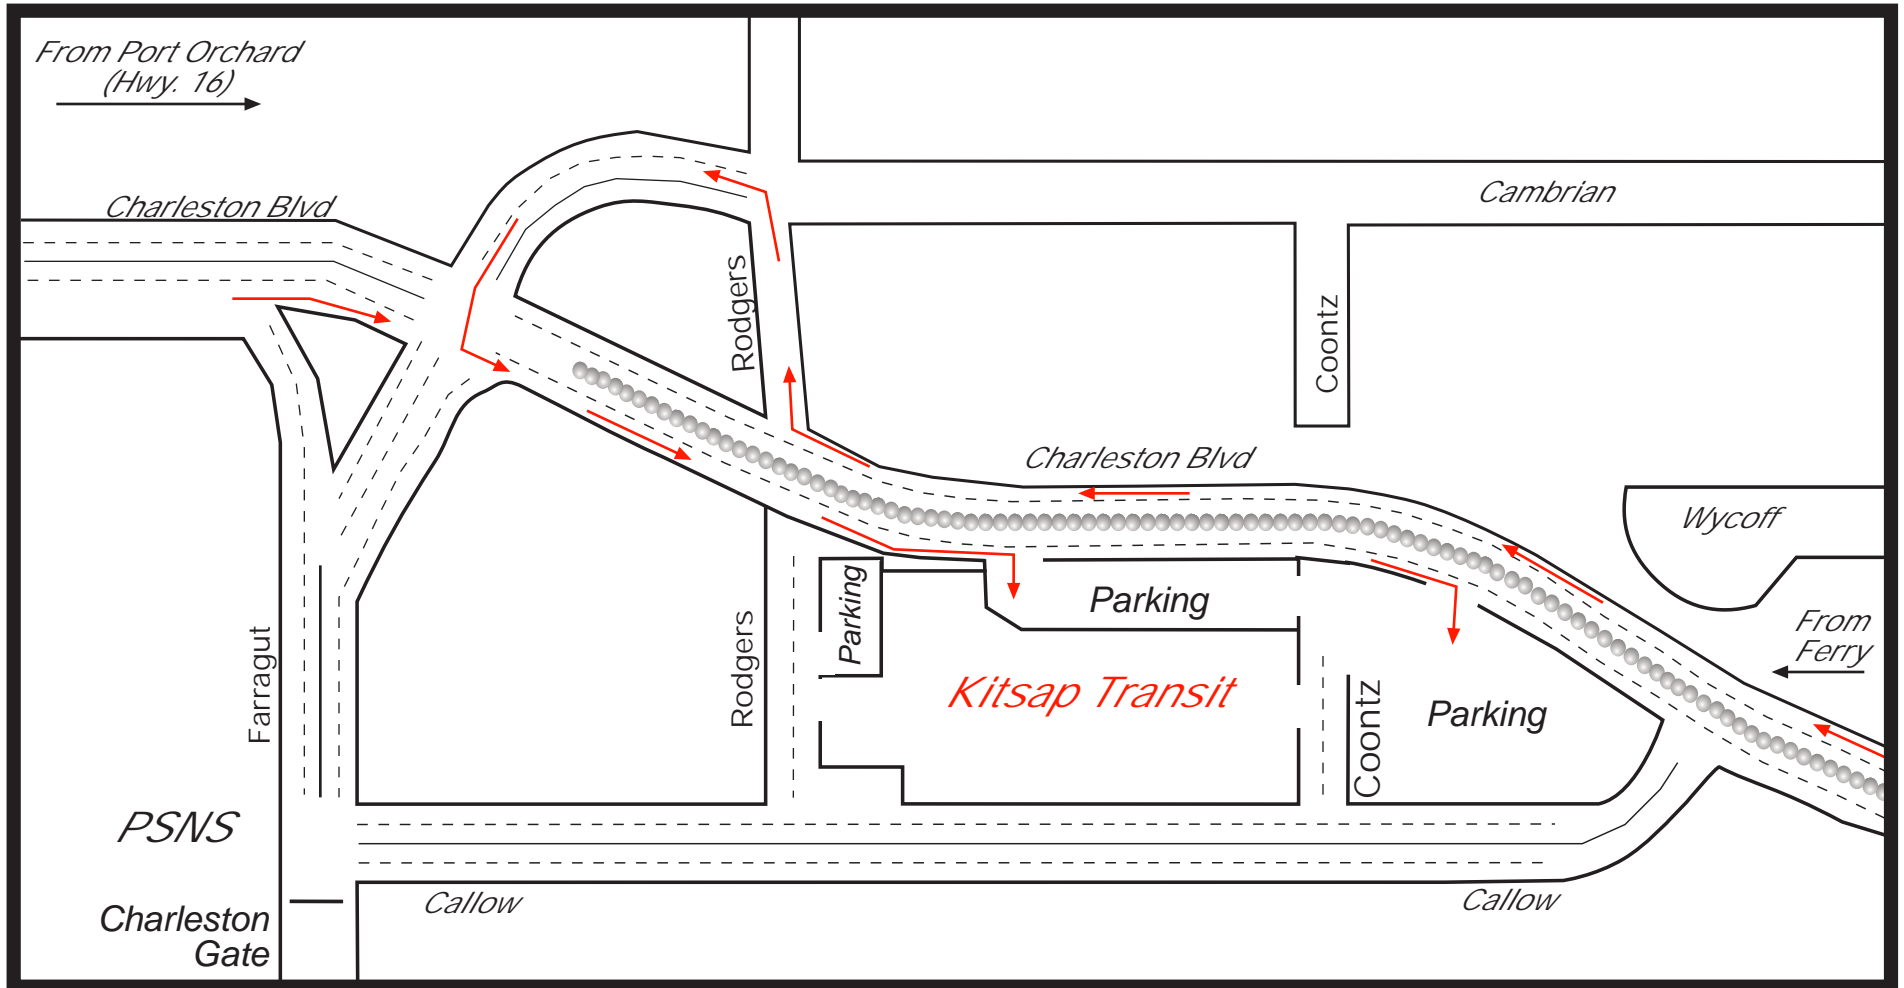

**KITSAP TRANSIT
200 CHARLESTON BOULEVARD
BREMERTON, WA 98312**

Vanpool Orientation/Defensive Driving class will be held on the 2nd floor of Kitsap Transit's main base facility from 9:00AM to 3:00PM.