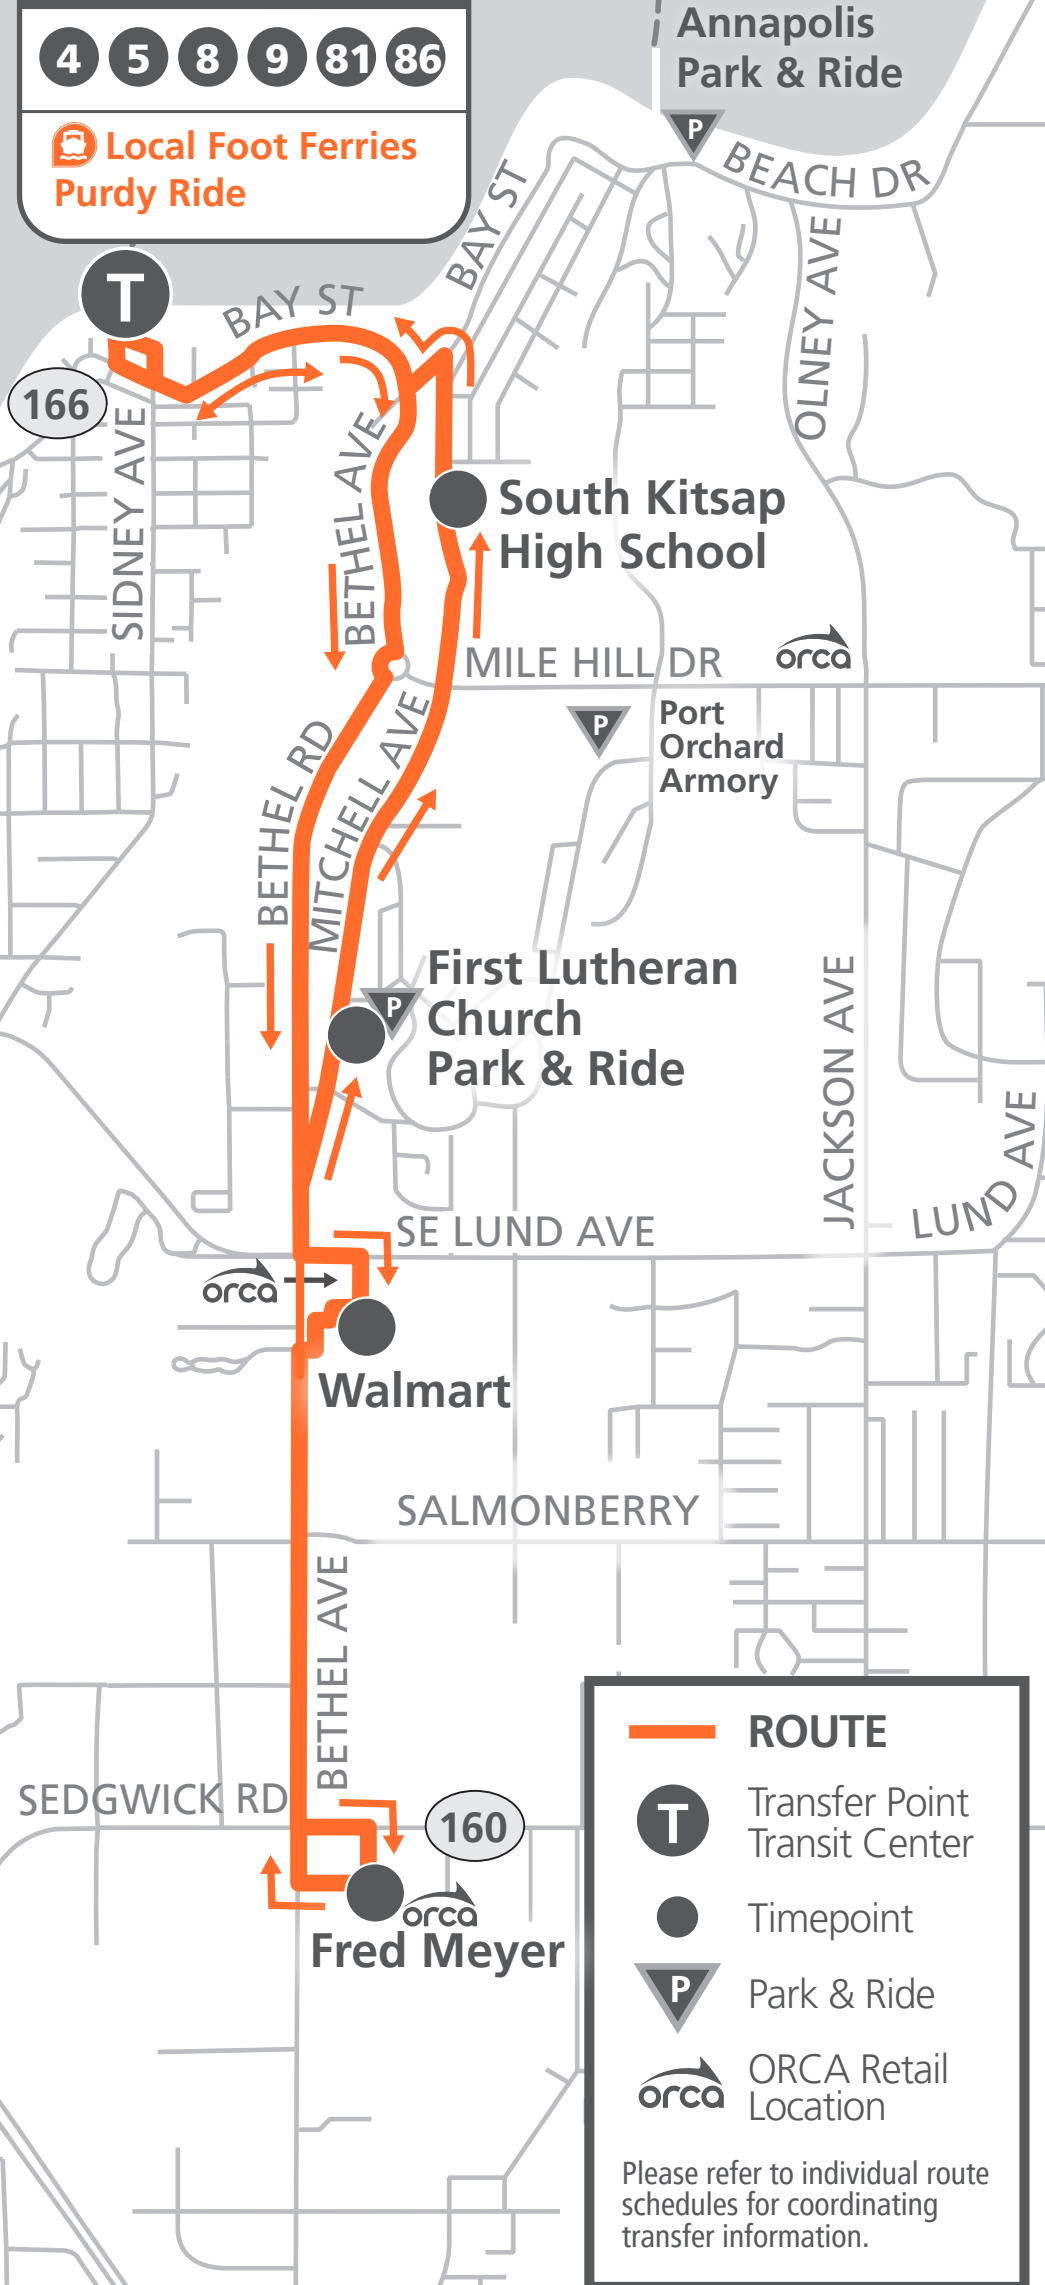

# PORT ORCHARD FERRY DOCK

Bay St & Sidney Ave

4 5 8 9 81 86

 Local Foot Ferries  
Purdy Ride

-  **ROUTE**
-  Transfer Point Transit Center
-  Timepoint
-  Park & Ride
-  ORCA Retail Location

Please refer to individual route schedules for coordinating transfer information.