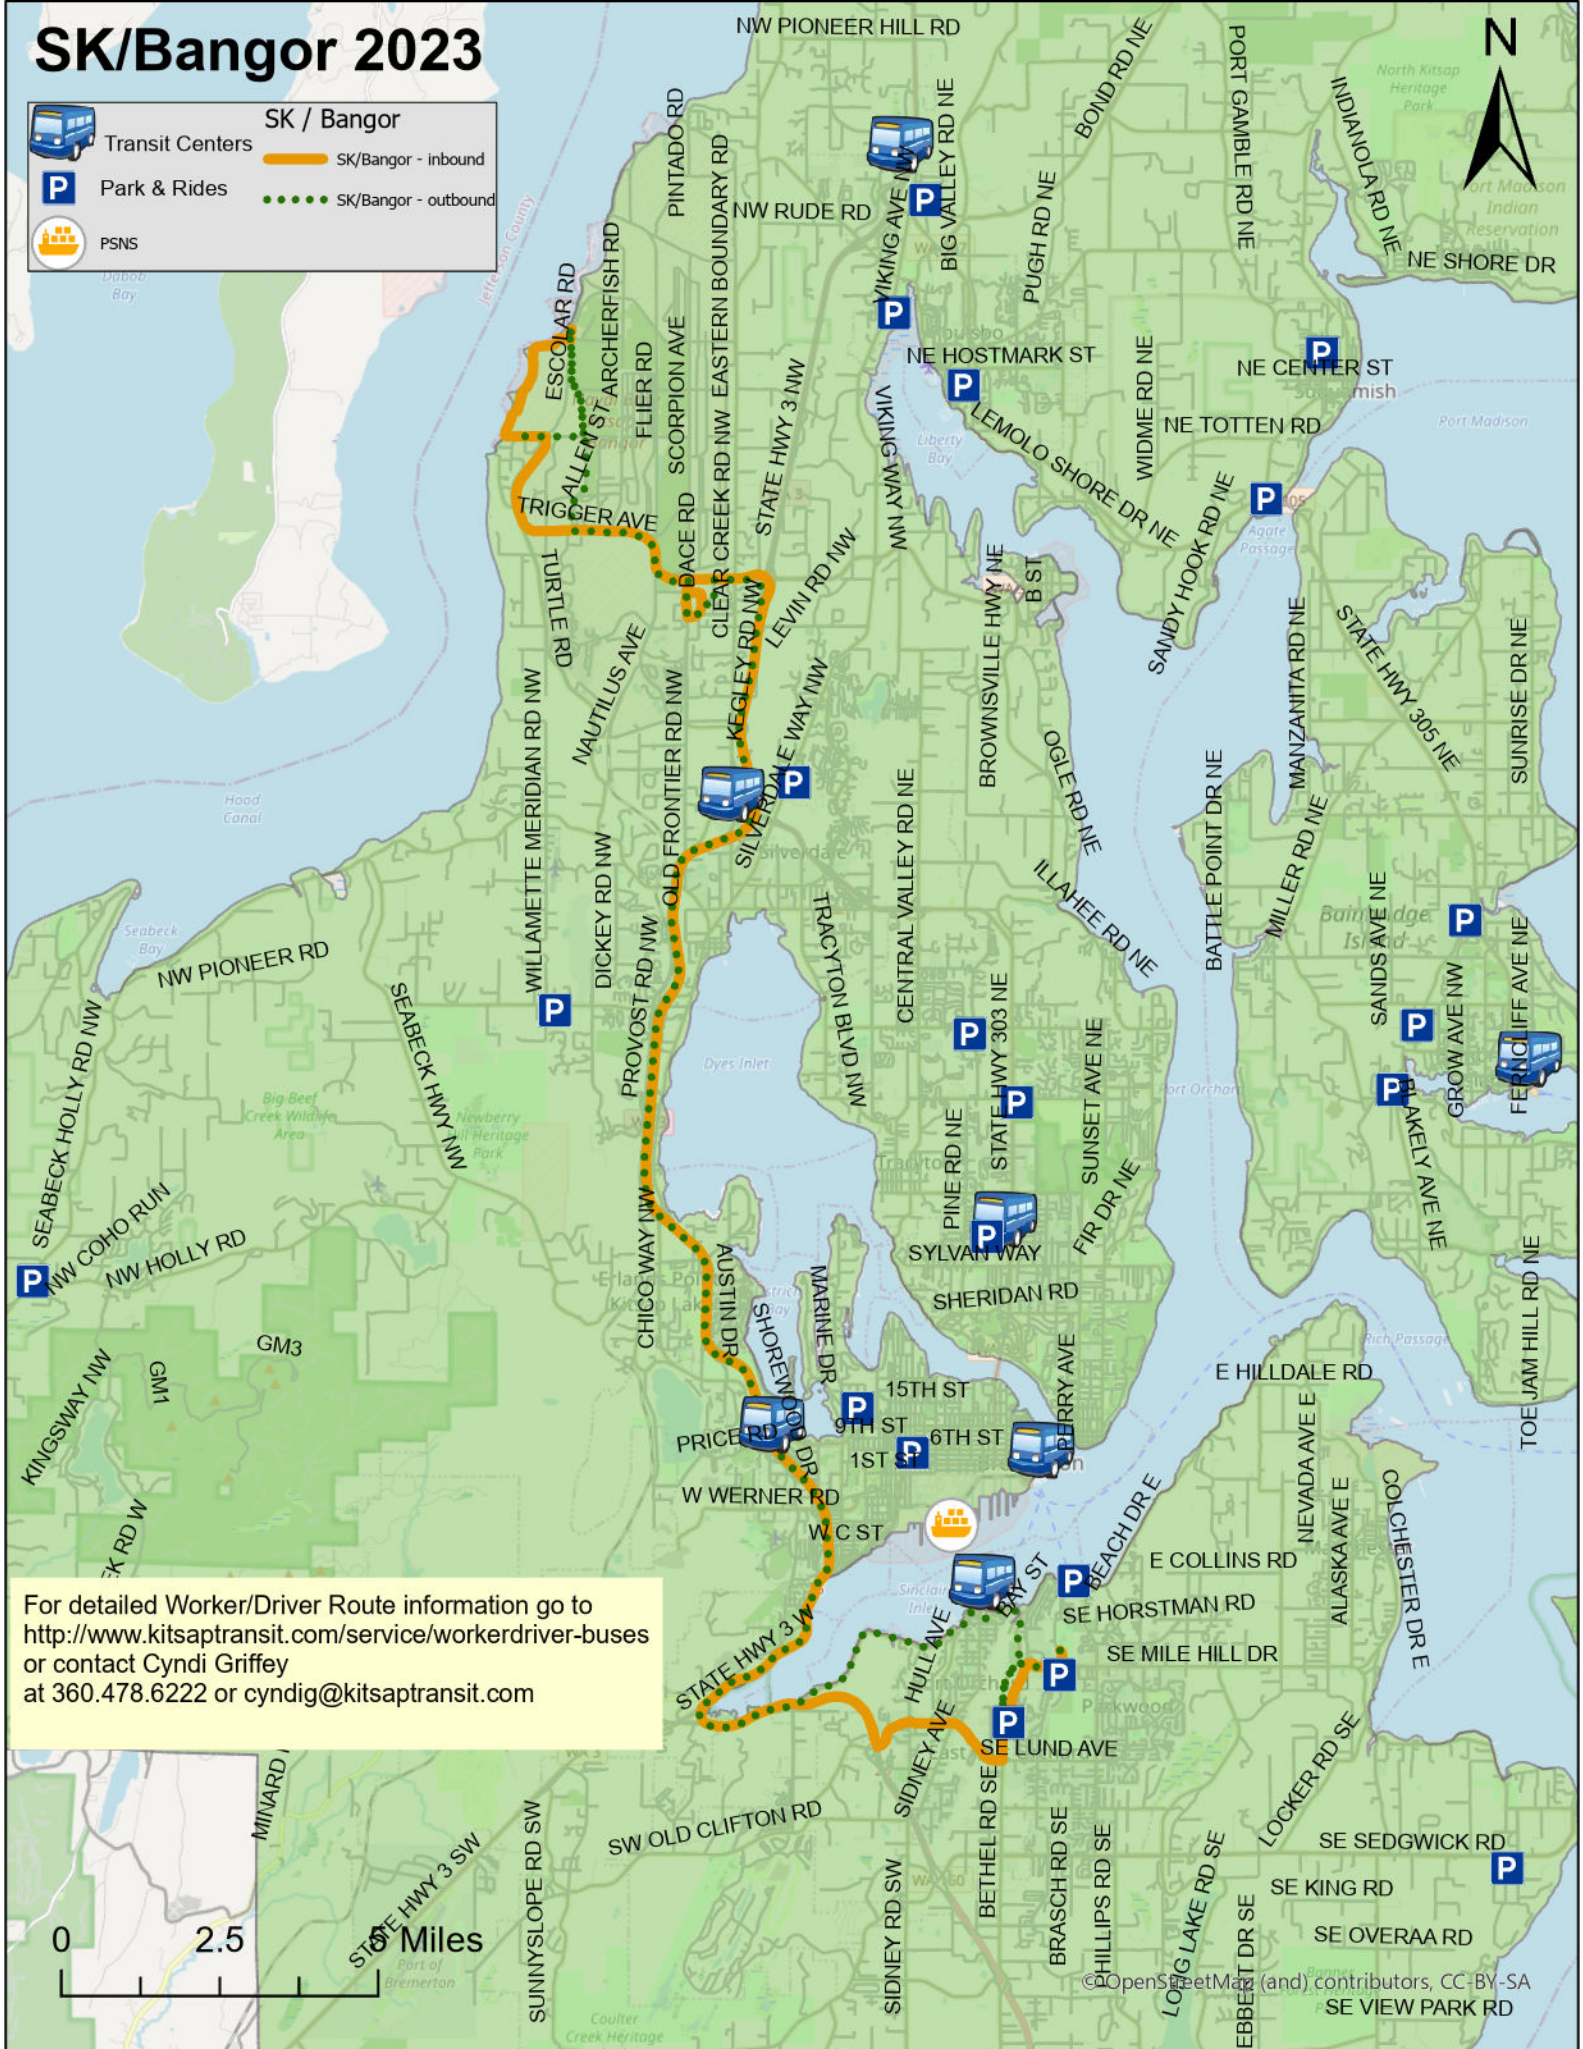

# SK/Bangor 2023

**SK / Bangor**

- Transit Centers
- Park & Rides
- PSNS
- SK/Bangor - inbound
- SK/Bangor - outbound

For detailed Worker/Driver Route information go to <http://www.kitsaptransit.com/service/workerdriver-buses> or contact Cyndi Griffey at 360.478.6222 or [cyndig@kitsaptransit.com](mailto:cyndig@kitsaptransit.com)